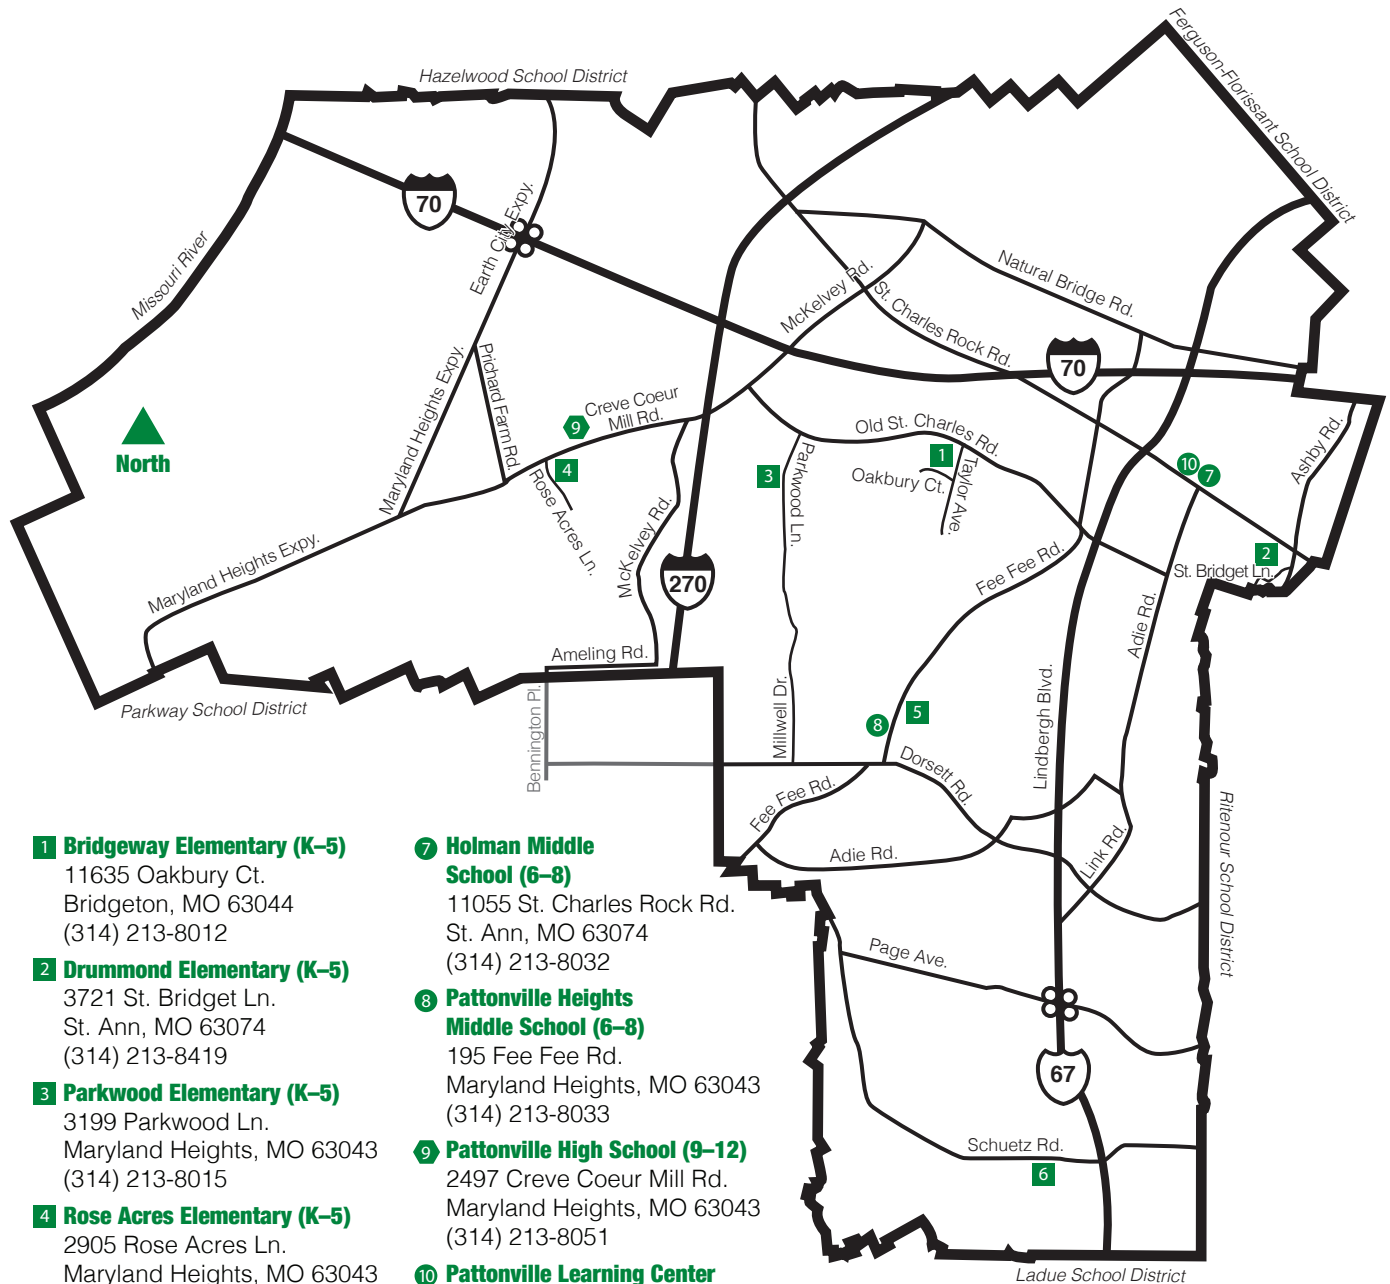

Pattonville School District

1 Bridgeway Elementary (K-5)

11635 Oakbury Ct.
Bridgeton, MO 63044
(314) 213-8012

2 Drummond Elementary (K-5)

3721 St. Bridget Ln.
St. Ann, MO 63074
(314) 213-8419

3 Parkwood Elementary (K-5)

3199 Parkwood Ln.
Maryland Heights, MO 63043
(314) 213-8015

4 Rose Acres Elementary (K-5)

2905 Rose Acres Ln.
Maryland Heights, MO 63043
(314) 213-8017

5 Remington Traditional (K-8)

102 Fee Fee Rd.
Maryland Heights, MO 63043
(314) 213-8016

6 Willow Brook Elementary (K-5)

11022 Schuetz Rd.
Creve Coeur, MO 63146
(314) 213-8018

7 Holman Middle School (6-8)

11055 St. Charles Rock Rd.
St. Ann, MO 63074
(314) 213-8032

8 Pattonville Heights Middle School (6-8)

For information on attendance areas, visit the web at www.psd3.org/NewsInfo/AttendanceBoundaries/index.html or call (314) 213-8500.