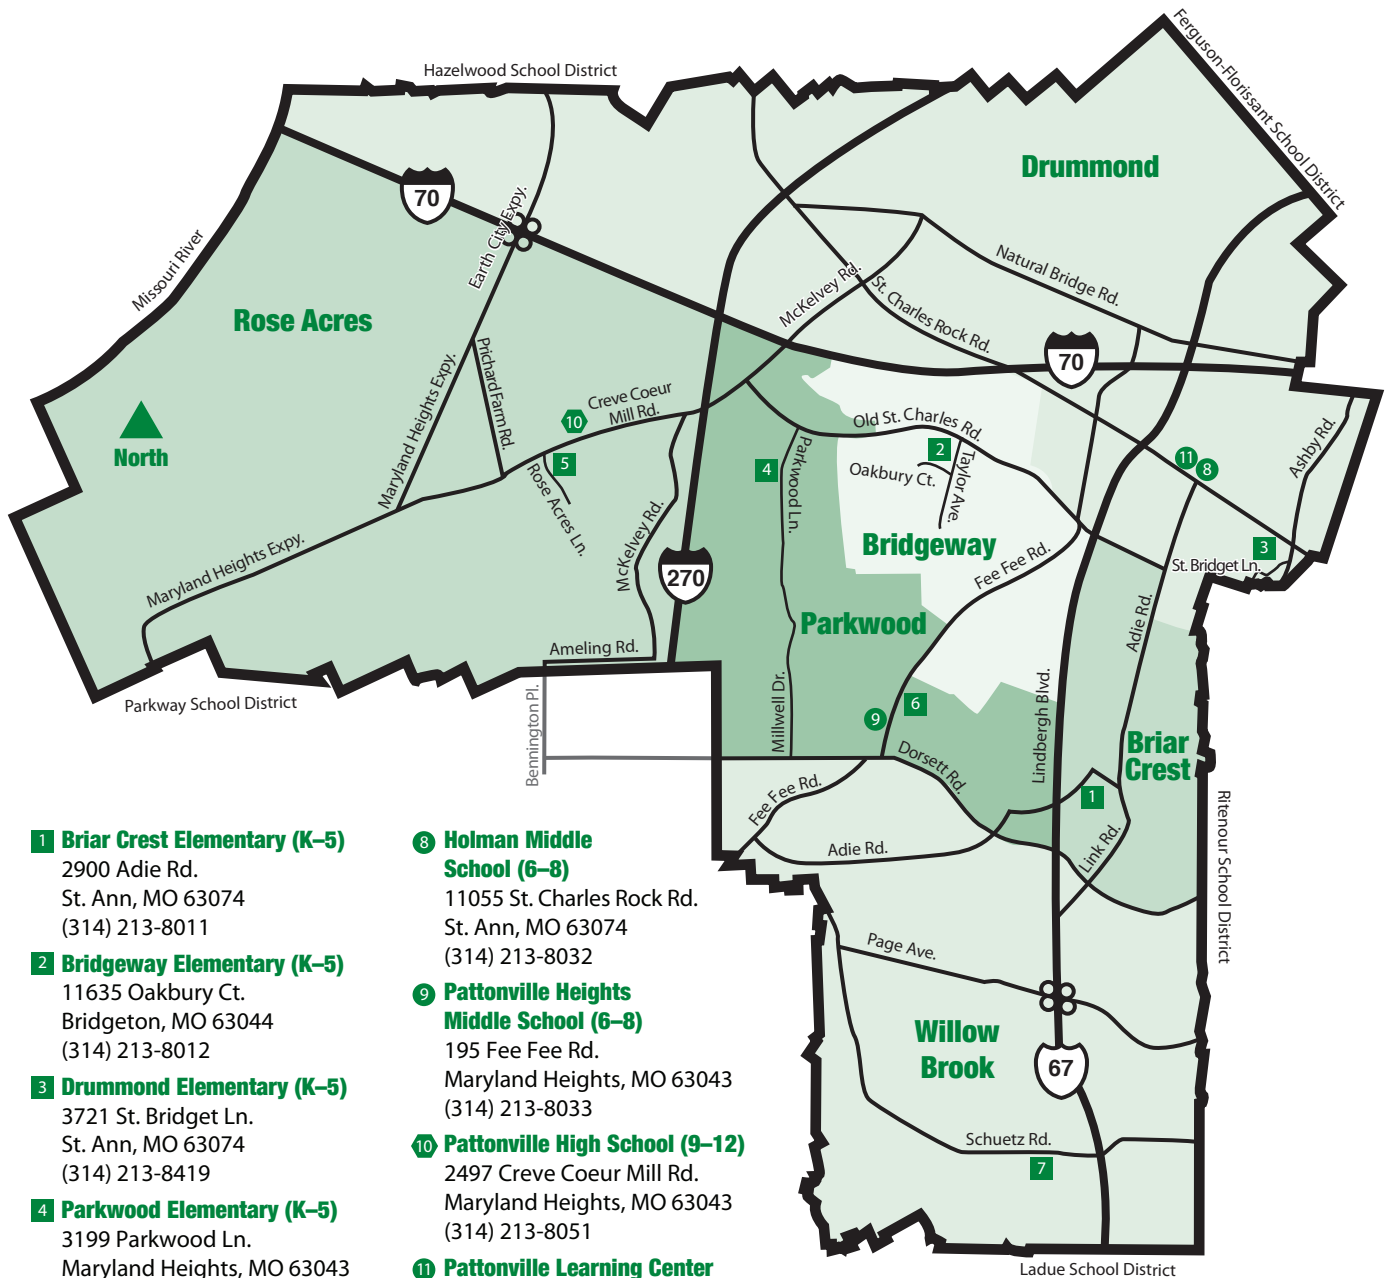

# Pattonville School District

**1 Briar Crest Elementary (K-5)**

2900 Adie Rd.  
St. Ann, MO 63074  
(314) 213-8011

**2 Bridgeway Elementary (K-5)**

11635 Oakbury Ct.  
Bridgeton, MO 63044  
(314) 213-8012

The following elementary schools are in the Holman attendance area: Briar Crest, Drummond and Rose Acres.

The following elementary schools are in the Pattonville Heights attendance area: Bridgeway, Parkwood and Willow Brook.

For information on attendance areas, visit the Web at [www.psd3.org/NewsInfo/AttendanceBoundaries/index.html](http://www.psd3.org/NewsInfo/AttendanceBoundaries/index.html) or call (314) 213-8025.